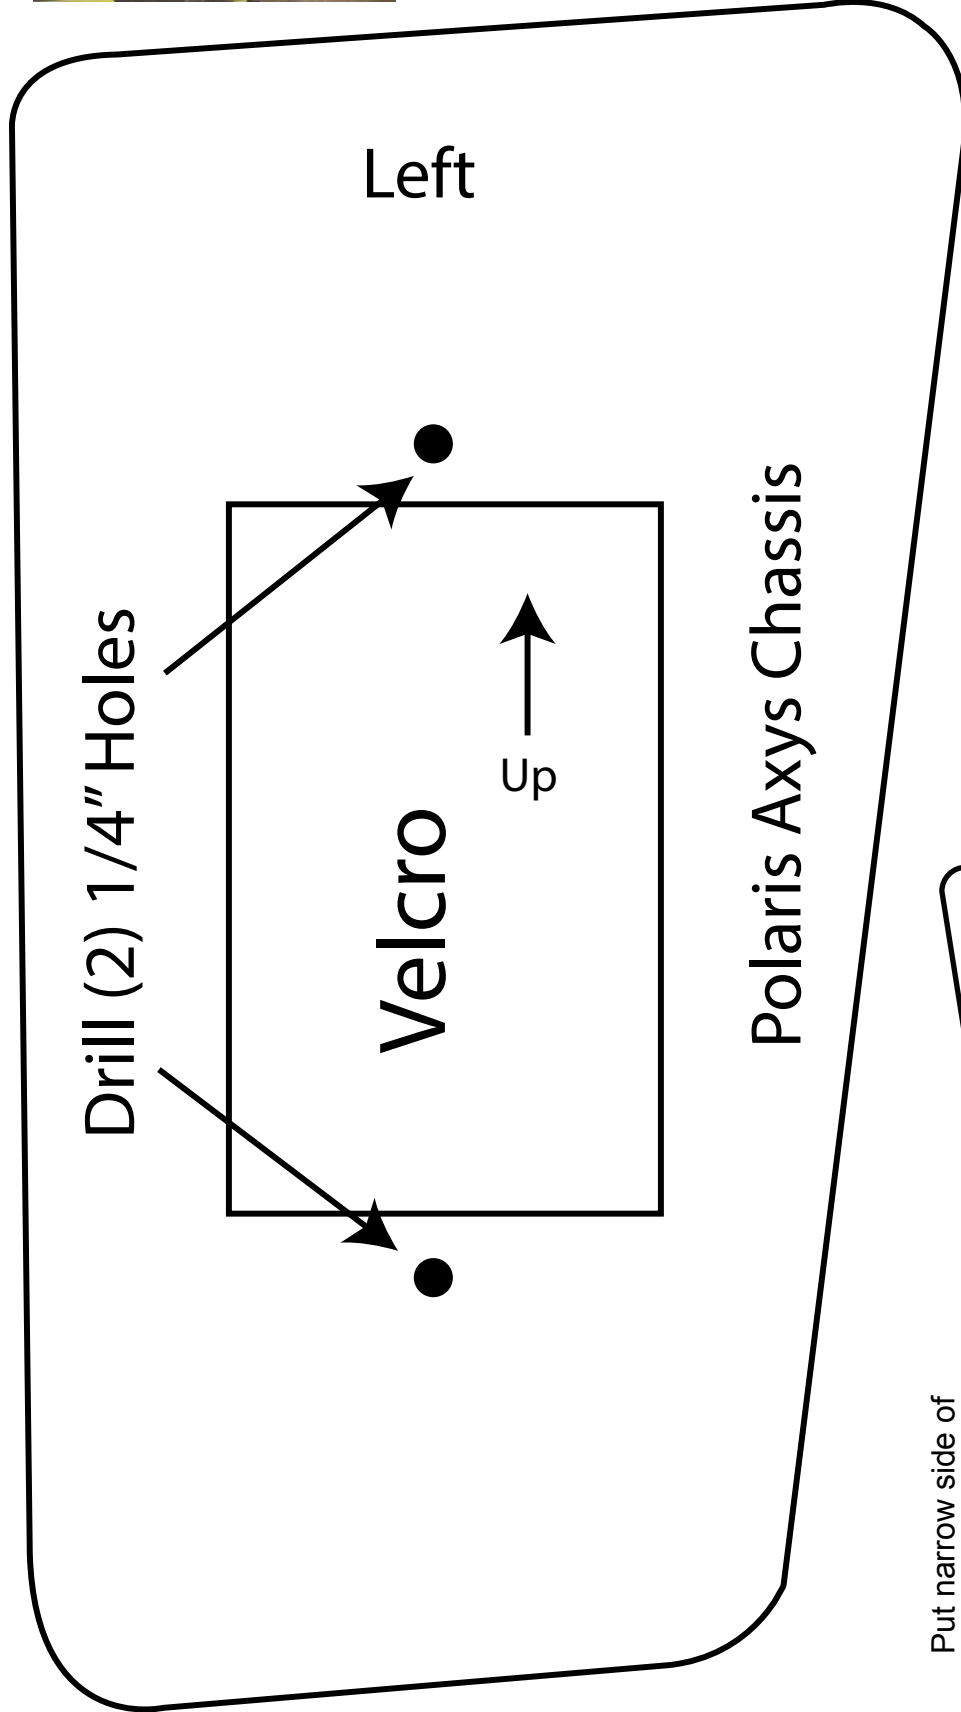

"Setting the World's Performance Standards!"

743 E. Iona Rd. Idaho Falls, ID 83401, (208)529-0244 Fax (208)529-9000

#32-359 For Polaris Axys RMK_ONLY.

Flip template over for the right side.

Polaris Axys Chassis

Put narrow side of pad to the inside of sled.

** Check behind panel before drilling.