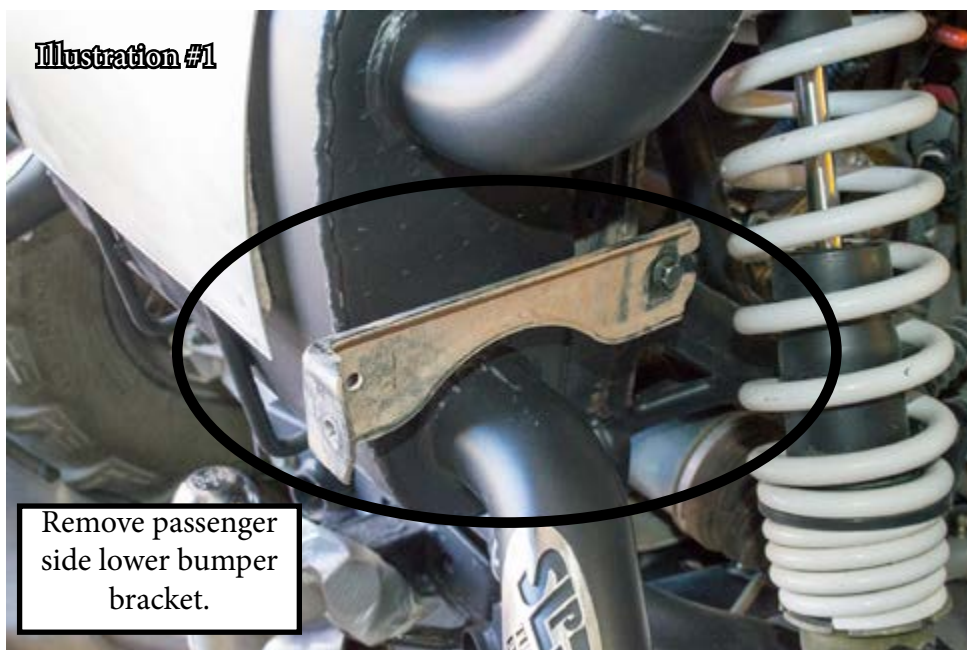

Part # 09-116

Kit Contents:

- | | |
|---|---|
| 1 - Screen Type Spark Arrestor (#1262123) | 1 - Instalation Instructions (#015-09116) |
| 1 - Bolt for Spark Arrestor (#999-1083) | 1 - SLP Decal (#60-60) |
| 1 - Nut for Spark Arrestor (#999-1082) | 1 - Muffler (#090-116) |

Tools Required:

- | | |
|--|------------|
| #40 Torx Socket | Ratchet |
| 10mm Socket | 8mm Socket |
| 6” Extension Spring Hook Tool (SLP #20-90) | |

Installation Instructions:

1. Unplug the rear tail lights. Remove the twelve #40 Torx head screws holding the rear bumper on.
2. Remove the passenger side lower bumper bracket. (Refer to Illustration #1)
3. Remove and retain springs from the stock muffler. (SLP Extension Spring Hook Tool # 20-90 is recommended) Remove the stock muffler from the RZR.
4. Verify stock grafoil seal is on head pipe flange. The grafoil seal will sometimes stay in the inlet of the stock muffler upon disassembly.
5. Install SLP muffler and spring into place using the stock springs removed in step #3.

6. Re-install passenger side lower bumper bracket removed in step #2.
 7. Re-install the stock plastic bumper using the twelve Torx head screws removed in step #1. Plug the rear tail lights in and verify all wiring is secured away from moving parts and hot exhaust components.
 8. Remove the stock spark arrestor from the stock muffler and install into one of the SLP muffler outlets. Install supplied spark arrestor into the other SLP muffler outlet using supplied screw and locknut.
- Important Note:** For proper performance, spark arrestors **Must** be installed.